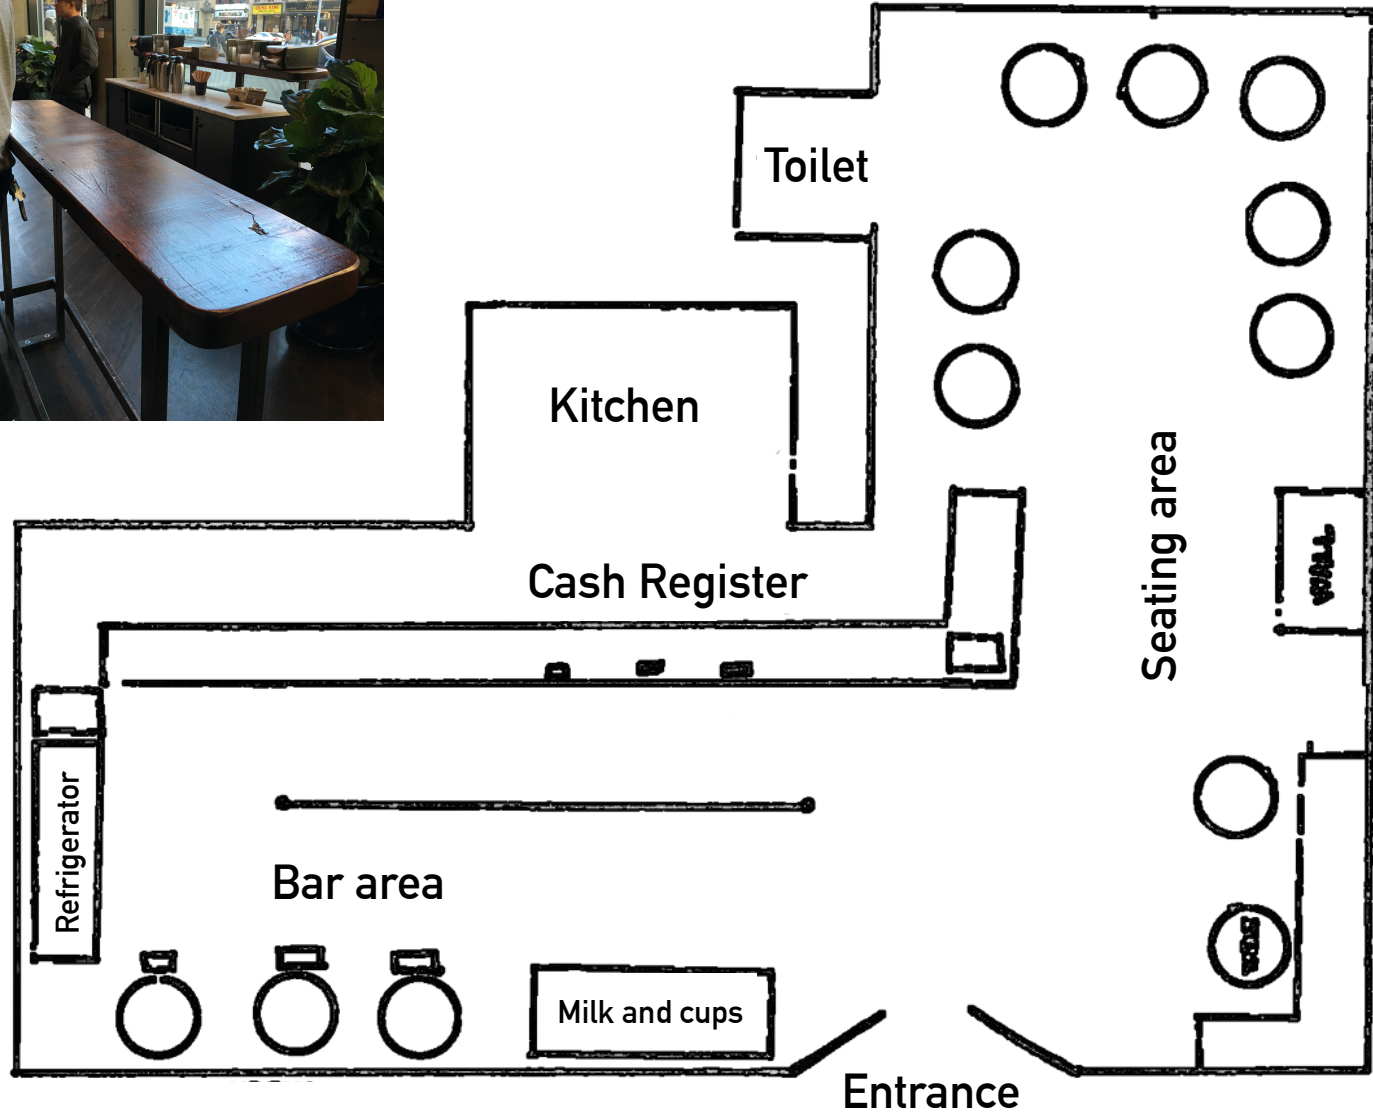

think
coffee

Yasemin Varlik

intended functions

Grab something to drink or to eat (to go)

To buy coffee packages

Have a seat and drink/eat

Meet with a friend and chill

To do work on your computer

alternative functions

Have a business meeting with someone

Shelter from bad weather

To rest

To use the toilet

**floor
plan**

Path/Movement